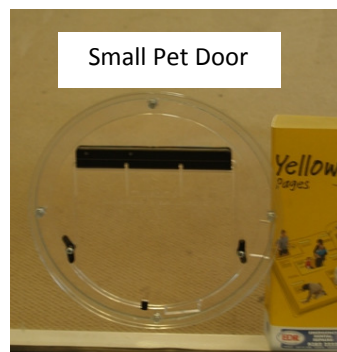

Glass100's pet doors are designed to maintain functionality and come with a 12 month warranty against faulty parts.

Establishing your indicative price

Step 1— Calculate the area, in square metres (sqm), of the glass panel to be replaced by multiplying the height of the panel in metres by the width of the panel in metres. This is then rounded up to the nearest 0.25sqm ie if a panel is 2.1 metres tall and 0.82 metres wide, the sqm would be $2.1 \times 0.82 = 1.722\text{sqm}$, rounded up to the nearest 0.25sqm is 1.75sqm.

Step 2—Choose your Pet Door. The small pet door is commonly used for Cats, Miniature Dogs and Rabbits. The medium pet door is commonly used for small to medium sized Dogs. Refer to the images at the bottom of this flyer for further assistance.

Step 3—Use the table below to estimate your price by following the column with the appropriate sqm down to your chosen pet door.

Pet door Pricelist * 01/07/2012	Maximum area of the glass panel in square metres (sqm) - Clear Toughened Glass											
	0.25	0.50	0.75	1.00	1.25	1.50	1.75	2.00	2.25	2.50	2.75	3.00
Small Pet Door	$351	$377	$403	$429	$455	$481	$507	$533	$559	$585	$611	$637
Medium Pet Door	$391	$417	$443	$469	$495	$521	$547	$573	$599	$625	$651	$677

*Please note that these prices are for a standard pet door installation into an easily accessible site in the metropolitan area. Additional costs may apply for tinted glass, timber frames and removal of additional items for access. Standard Glass100 terms, conditions and exclusions apply.

Ph 1300 553 860 to speak to your local Glass100 branch