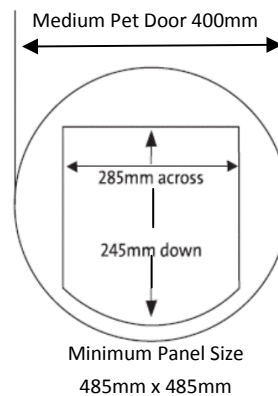

Glass100's pet doors are designed to maintain functionality and come with a 12 month warranty against faulty parts.

Establishing your indicative price

Step 1— Calculate the area, in square metres (sqm), of the glass panel to be replaced by multiplying the height of the panel in metres by the width of the panel in metres. This is then rounded up to the nearest 0.25sqm ie if a panel is 2.1 metres tall and 0.82 metres wide, the sqm would be $2.1 \times 0.82 = 1.722\text{sqm}$, rounded up to the nearest 0.25sqm is 1.75sqm.

Step 2—Choose your Pet Door. The small pet door is commonly used for Cats, Miniature Dogs and Rabbits. The medium pet door is commonly used for small to medium sized Dogs. Refer to the images at the bottom of this flyer for further assistance.

Step 3—Use the table below to estimate your price by following the column with the appropriate sqm down to your chosen pet door.

Pet door Pricelist * 01/07/2012	Maximum area of the glass panel in square metres (sqm) - Clear Toughened Glass											
	0.25	0.50	0.75	1.00	1.25	1.50	1.75	2.00	2.25	2.50	2.75	3.00
Small Pet Door	$351	$377	$403	$429	$455	$481	$507	$533	$559	$585	$611	$637
Medium Pet Door	$391	$417	$443	$469	$495	$521	$547	$573	$599	$625	$651	$677

*Please note that these prices are for a standard pet door installation into an easily accessible site in the metropolitan area. Additional costs may apply for tinted glass, timber frames and removal of additional items for access. Standard Glass100 terms, conditions and exclusions apply.

Ph 1300 553 860 to speak to your local Glass100 branch