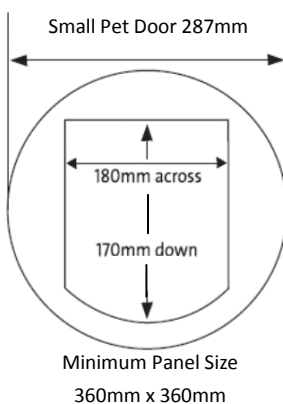

Glass100's pet doors are designed to maintain functionality and come with a 12 month warranty against faulty parts.

Establishing your indicative price

Step 1— Calculate the area, in square metres (sqm), of the glass panel to be replaced by multiplying the height of the panel in metres by the width of the panel in metres. This is then rounded up to the nearest 0.25sqm ie if a panel is 2.1 metres tall and 0.82 metres wide, the sqm would be $2.1 \times 0.82 = 1.722\text{sqm}$, rounded up to the nearest 0.25sqm is 1.75sqm.

Step 2—Choose your Pet Door. The small pet door is commonly used for Cats, Miniature Dogs and Rabbits. The medium pet door is commonly used for small to medium sized Dogs. Refer to the images at the bottom of this flyer for further assistance.

Step 3—Use the table below to estimate your price by following the column with the appropriate sqm down to your chosen pet door.

Pet door Pricelist * 01/07/2012	Maximum area of the glass panel in square metres (sqm) - Clear Toughened Glass											
	0.25	0.50	0.75	1.00	1.25	1.50	1.75	2.00	2.25	2.50	2.75	3.00
Small Pet Door	$351	$377	$403	$429	$455	$481	$507	$533	$559	$585	$611	$637
Medium Pet Door	$391	$417	$443	$469	$495	$521	$547	$573	$599	$625	$651	$677

*Please note that these prices are for a standard pet door installation into an easily accessible site in the metropolitan area. Additional costs may apply for tinted glass, timber frames and removal of additional items for access. Standard Glass100 terms, conditions and exclusions apply.

Ph 1300 553 860 to speak to your local Glass100 branch